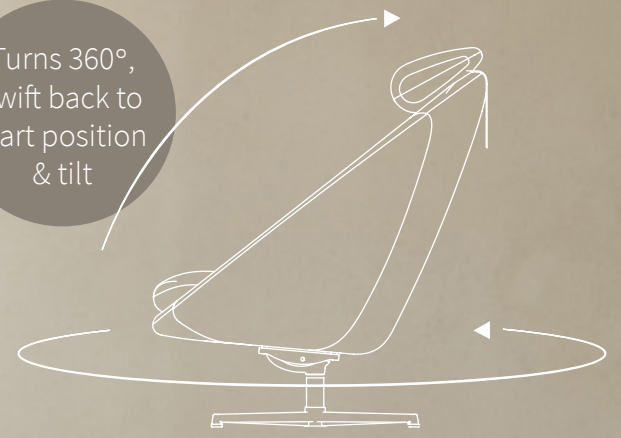

KNIT RUG, 240x170 CM

KNIT RUG, Ø200 CM

Design by byKATO

Design by Cane-line Design

Design by Cane-line Design

Design by Cane-line Design

# Indoor news

Turns 360°,  
swift back to  
start position  
& tilt

PACE LOUNGE

Coffee table,  
3 sizes, in dark  
mahogany

CHOICE DINING

Bar  
counter  
legs

Removable  
seat + back  
cover

Design by Welling/Ludvik