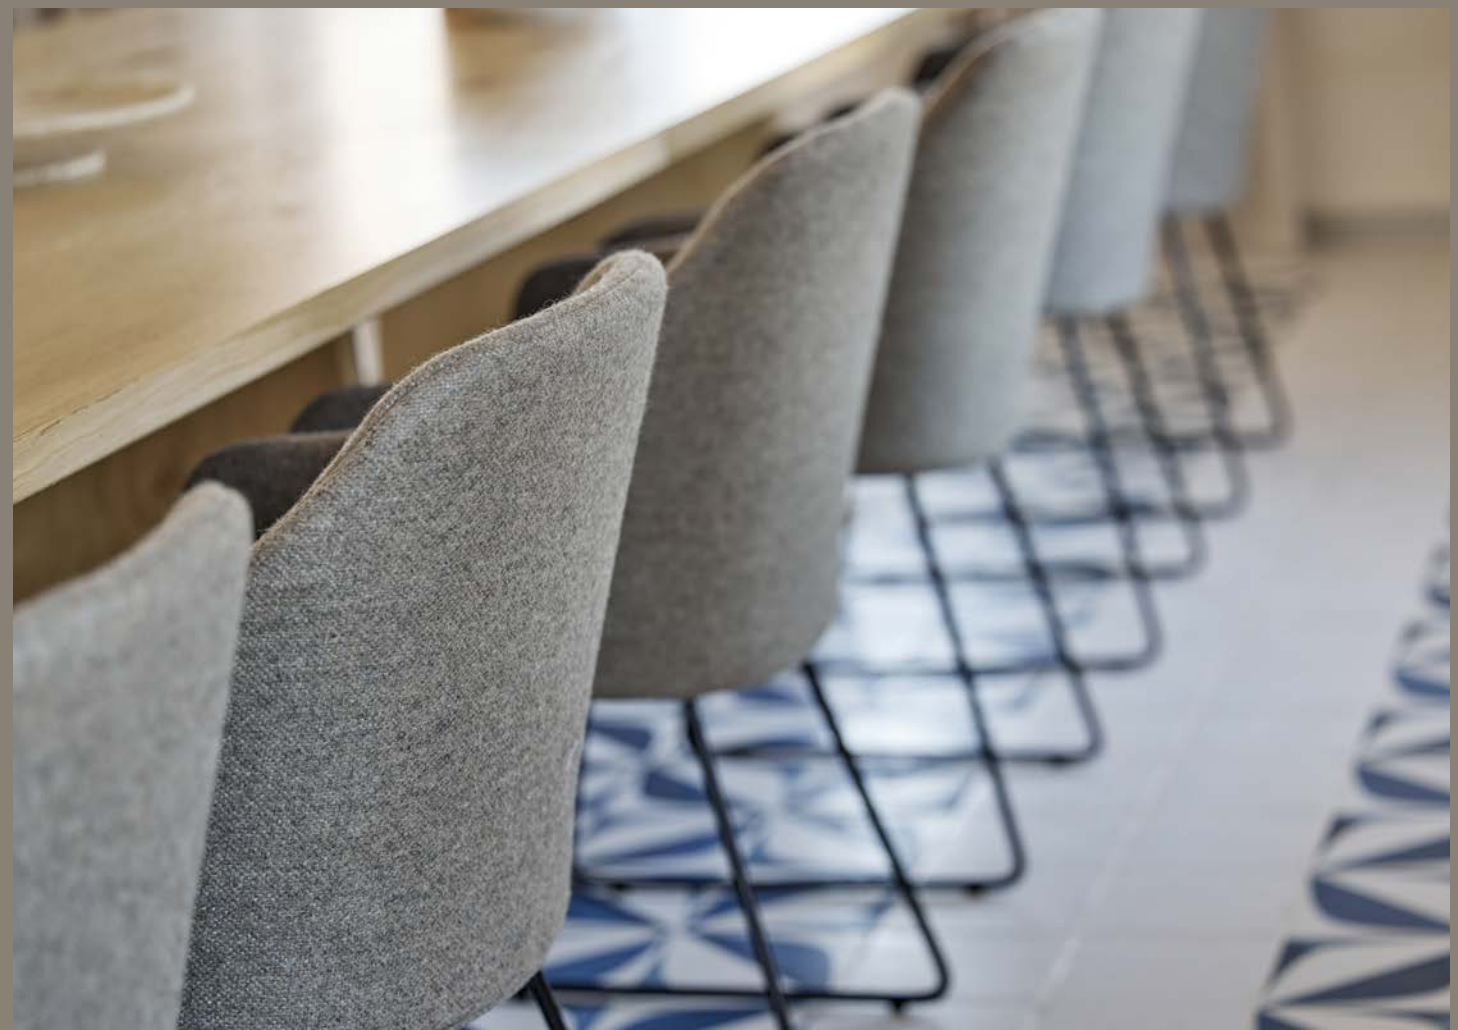

# Indoor news

Turns 360°,  
swift back to  
start position  
& tilt

PACE LOUNGE

Coffee table,  
3 sizes, in dark  
mahogany

CHOICE DINING

Bar  
counter  
legs

Removable  
seat + back  
cover

Design by Welling/Ludvik