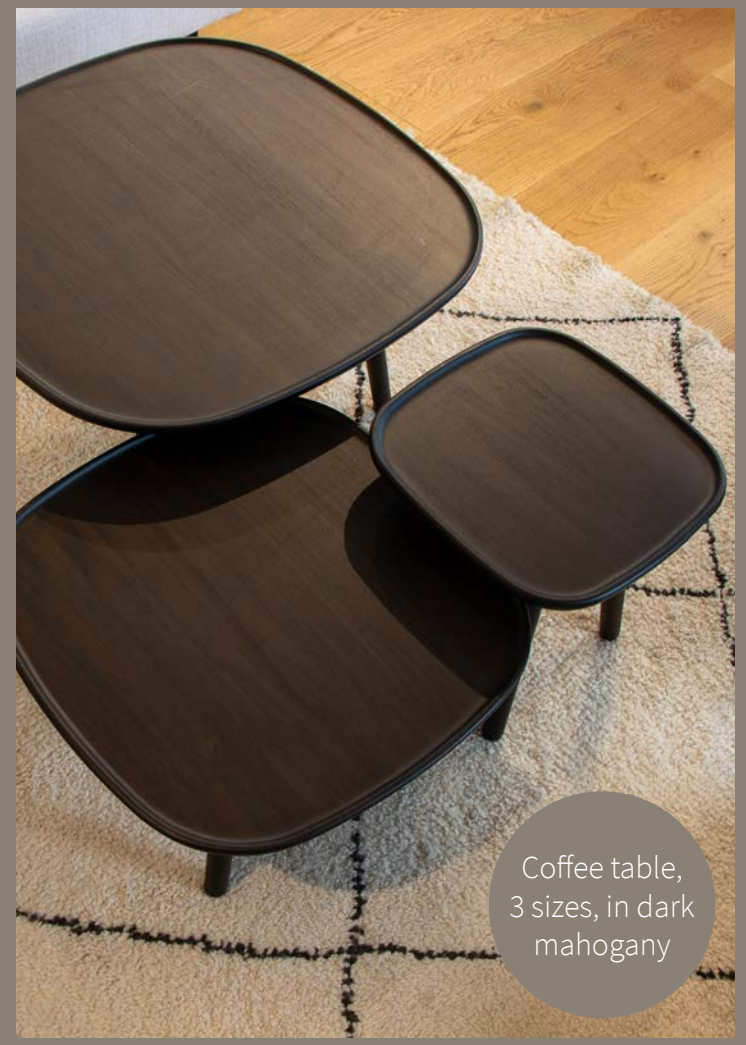

# Indoor news

Turns 360°,  
swift back to  
start position  
& tilt

PACE LOUNGE

Coffee table,  
3 sizes, in dark  
mahogany

CHOICE DINING

Bar  
counter  
legs

Removable  
seat + back  
cover

Design by Welling/Ludvik